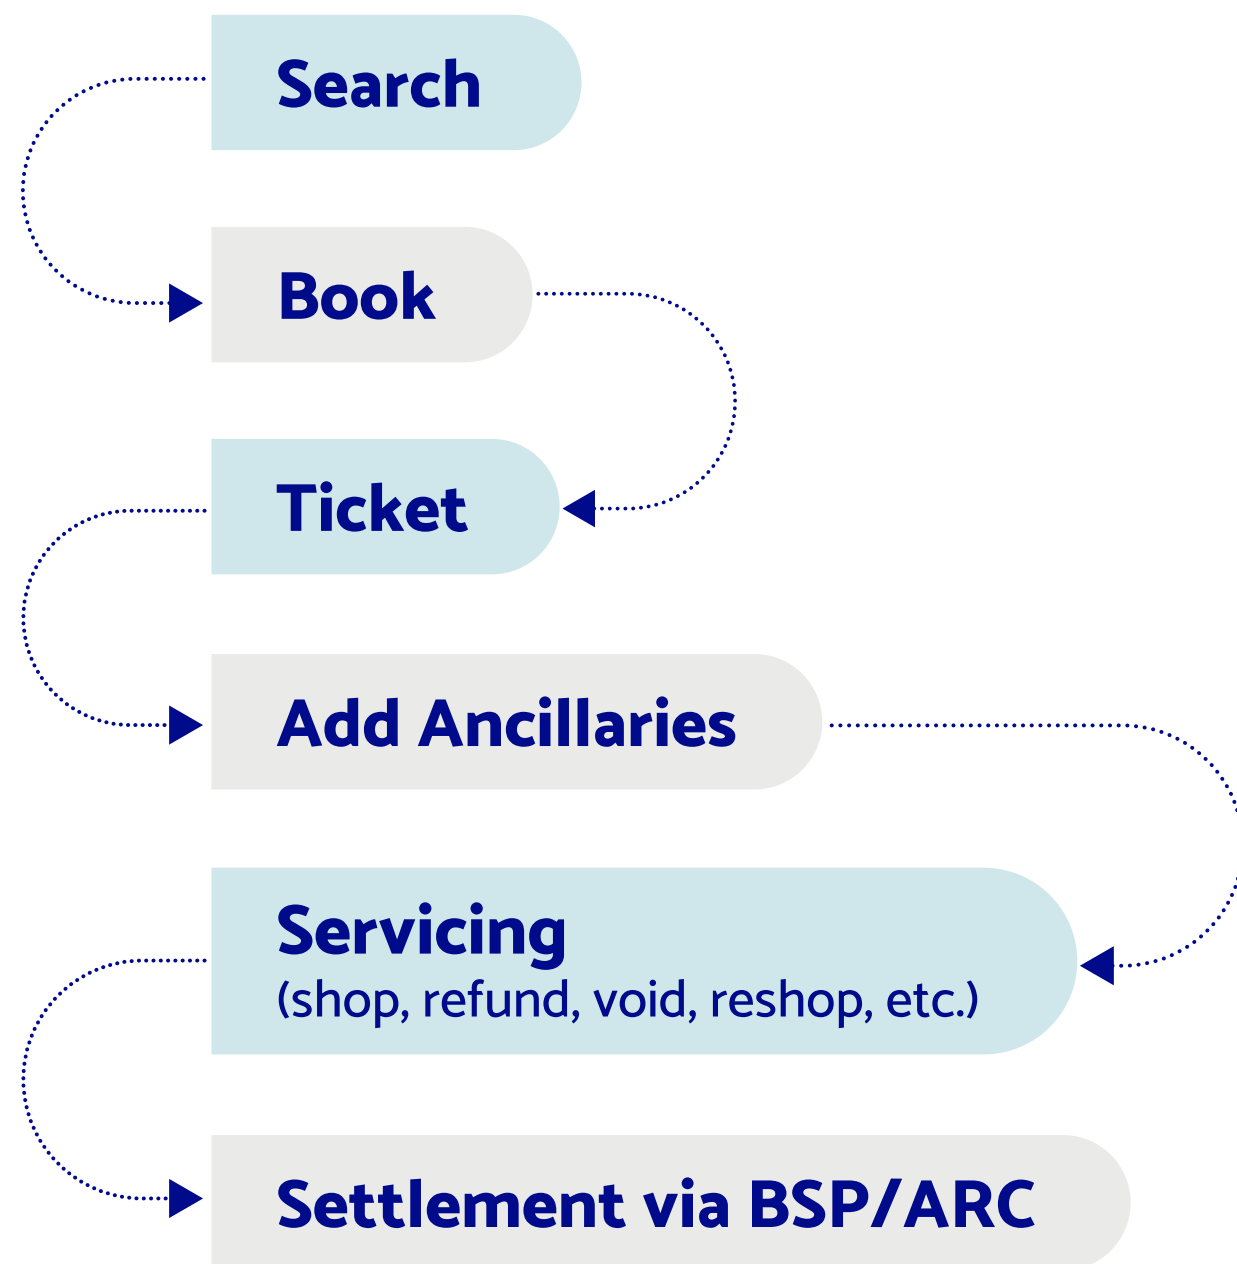

End-to-end agent workflows